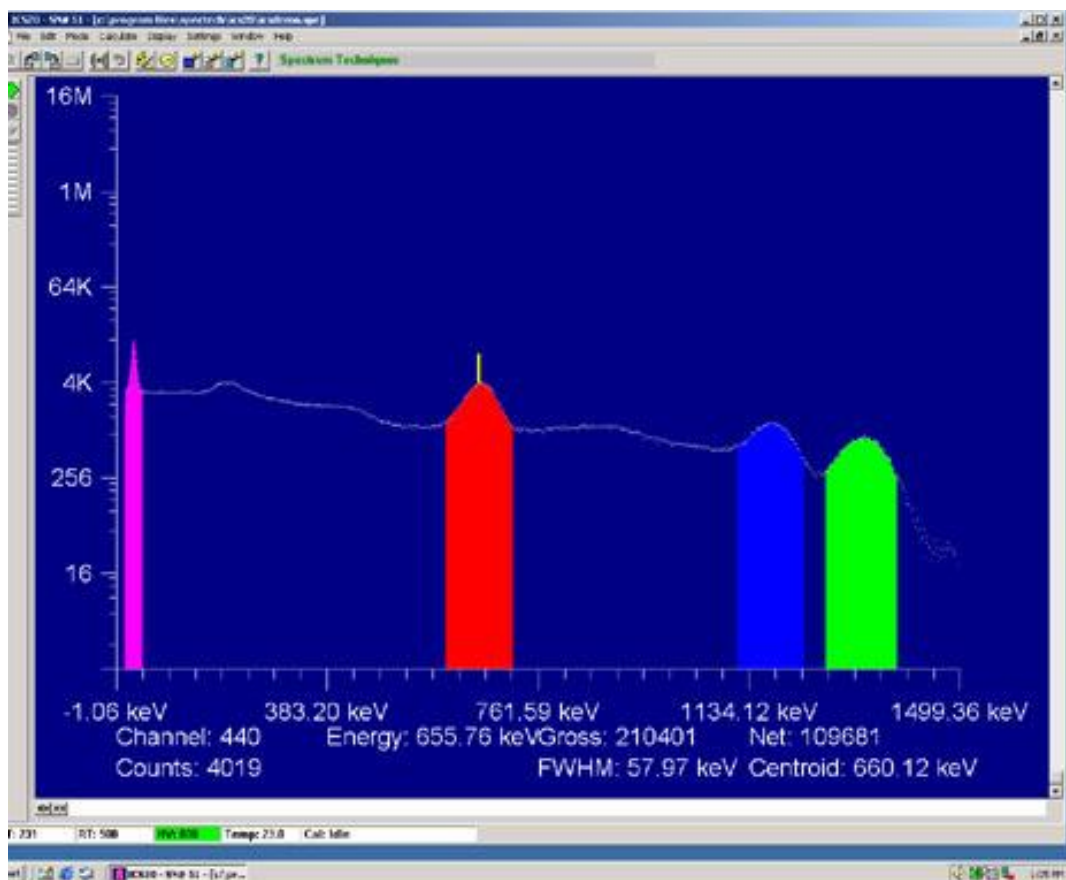

# ISOTONE

A unique concert series...  
...exploring the physics of music  
...performing the music of physics

**Bonus Event: Meet with composer Victoria Bond Monday, Feb. 23 at 9 AM  
at the AMSE auditorium. Admission free to students & the public**